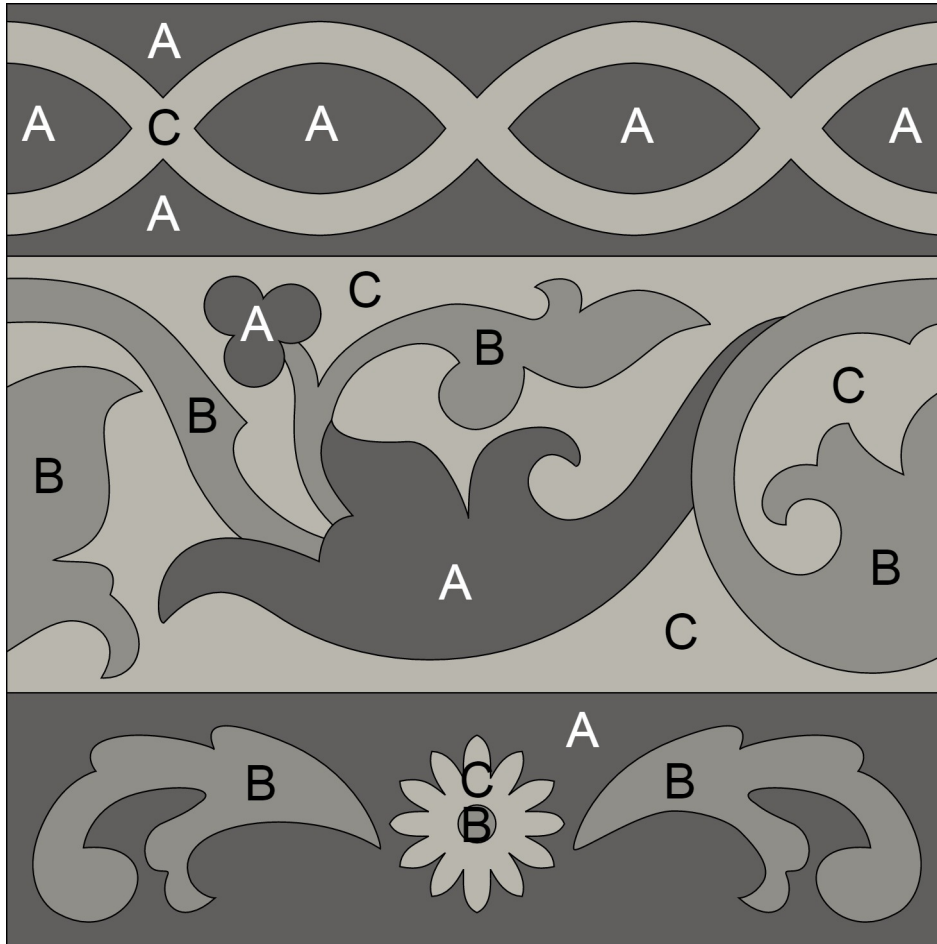

Custom Cement Tile Color Map

Pattern: "Marinas Border Edge"

Colors:

- A** Seagull
SB-2003
- B** Pebble
SB-2015
- C** Putty
SB-1005

8" Square Cement Tile (20 x 20 cm)

Hand crafted to order in your choice of colors.