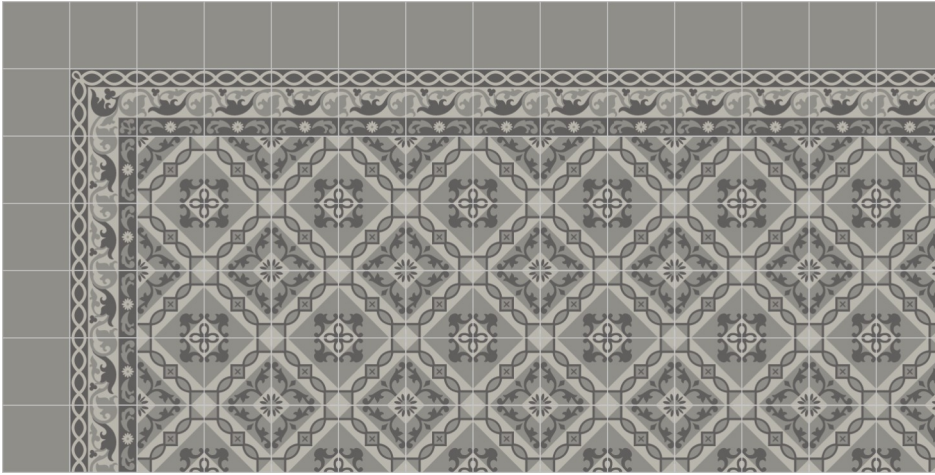

Villa Lagoon Tile

901 Commerce Drive, Unit 1-C
Gulf Shores, AL 36511 USA

www.villalagoontile.com

To Order:

1-251-968-3375

info@villalagoontile.com

Custom Cement Tile Layout "Layout 1 - Square Standard"

Tiles:

Solid Pebble

SB-2015

**Marinas Border
Corner**

**Marinas Border
Edge**

Timba