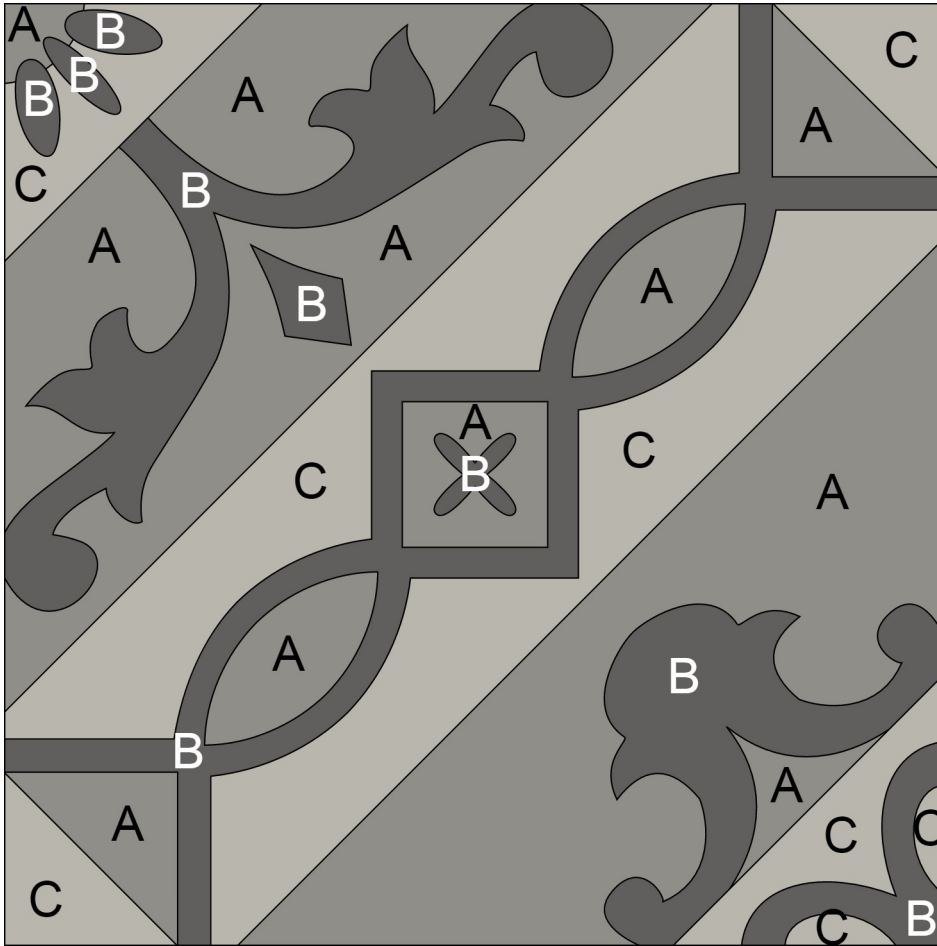

Colors:

A Pebble
SB-2015

B Seagull
SB-2003

C Putty
SB-1005

8" Square Cement Tile (20 x 20 cm)

Hand crafted to order in your choice of colors.

Average Delivery Time (for USA): 10-14 Weeks

Call for custom quotes.

Standard Thickness, 5/8" (16mm)

Also available: 9.5mm, 12mm, and up.

This document is Copyright Villa Lagoon Tile, All Rights Reserved.

Unauthorized use of this document is prohibited.

The name "Timba" used with this pattern is a trademark of Villa Lagoon Tile.

Custom Cement Tile Color Map

Pattern: "Marinas Border Edge"

Colors:

- A** Seagull
SB-2003
- B** Pebble
SB-2015
- C** Putty
SB-1005

8" Square Cement Tile (20 x 20 cm)

Hand crafted to order in your choice of colors.

Average Delivery Time (for USA): 10-14 Weeks

Call for custom quotes.

Standard Thickness, 5/8" (16mm)

Also available: 9.5mm, 12mm, and up.

Villa Lagoon Tile

901 Commerce Drive, Unit 1-C
Gulf Shores, AL 36511 USA