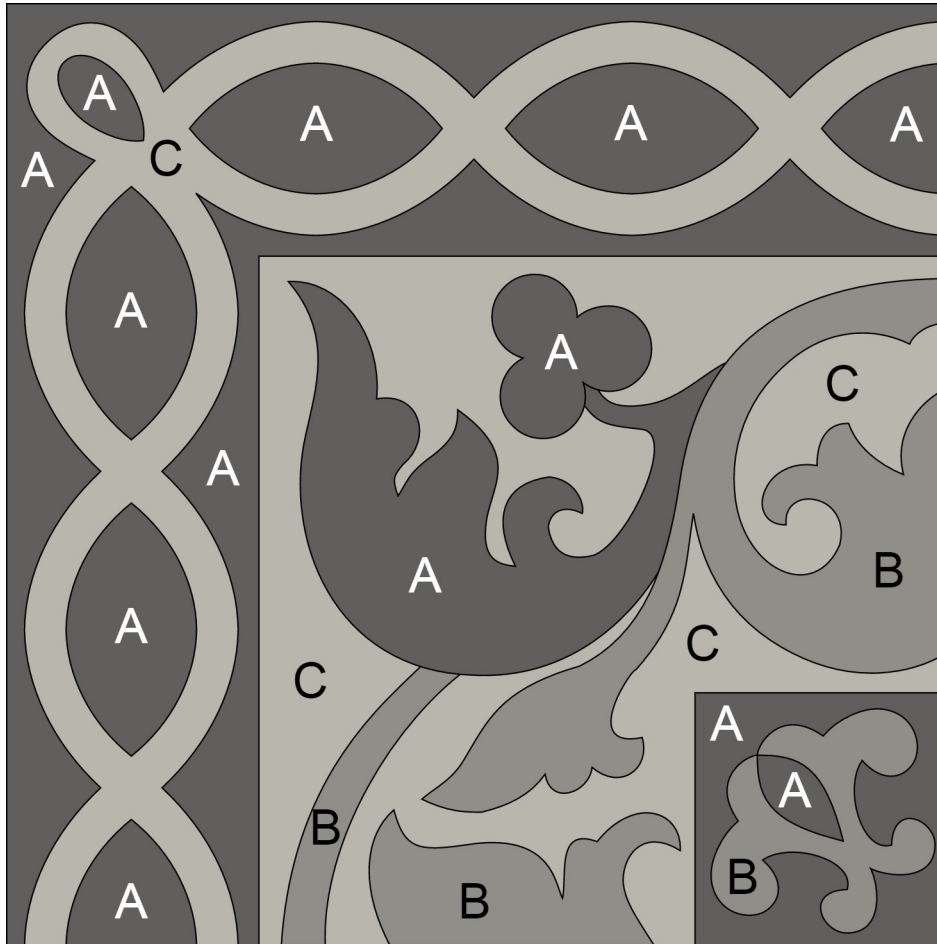

Standard Thickness, 5/8" (16mm)

Also available: 9.5mm, 12mm, and up.

This document is Copyright Villa Lagoon Tile, All Rights Reserved.

Unauthorized use of this document is prohibited.

The name "Timba" used with this pattern is a trademark of Villa Lagoon Tile.

Colors:

- A** Seagull
SB-2003
- B** Pebble
SB-2015
- C** Putty
SB-1005

8" Square Cement Tile (20 x 20 cm)

Hand crafted to order in your choice of colors.

Average Delivery Time (for USA): 10-14 Weeks

Call for custom quotes.

Custom Cement Tile Color Map

Pattern: "Marinas Border Edge"

Colors:

- A** Seagull
SB-2003
- B** Pebble
SB-2015
- C** Putty
SB-1005

8" Square Cement Tile (20 x 20 cm)

Hand crafted to order in your choice of colors.