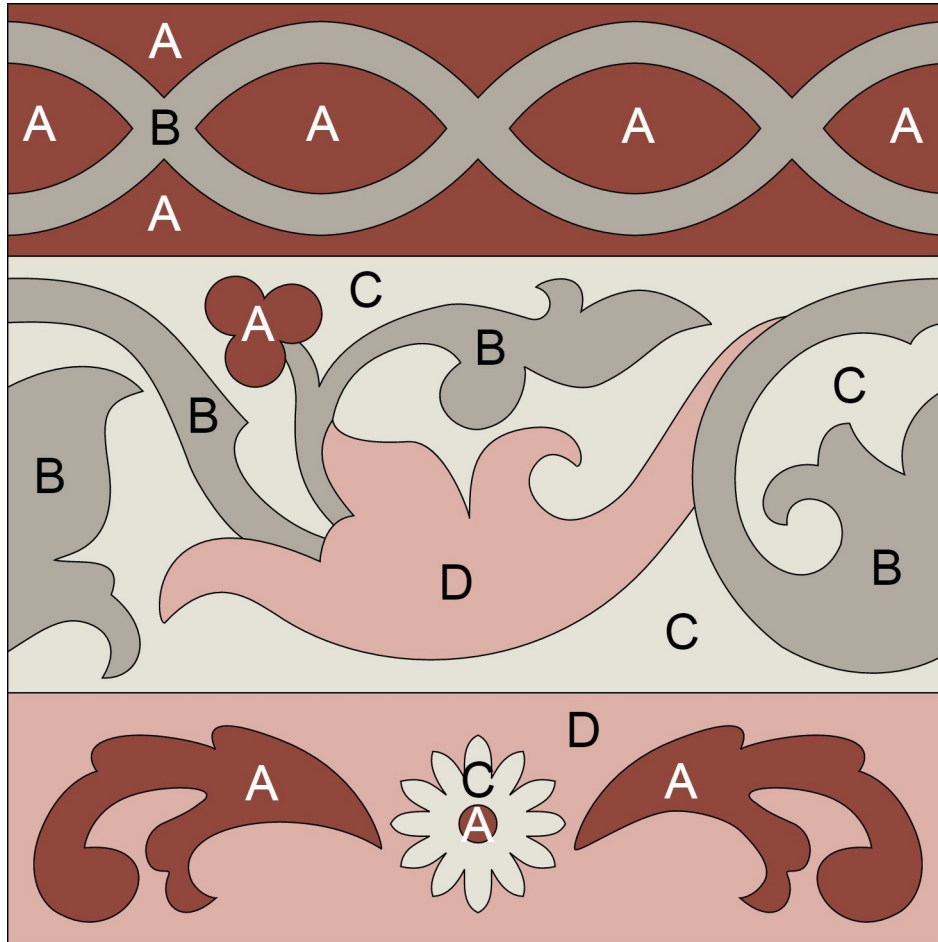

Custom Cement Tile Color Map Pattern: "Marinas Border Corner"

Colors:

- A** Cranberry
SB-7426u
- B** Portland
SB-2025
- C** Blush
SB-5012
- D** White
SB-1000

8" Square Cement Tile (20 x 20 cm)

Hand crafted to order in your choice of colors.

www.villalagoontile.com

To Order:

1-251-968-3375

info@villalagoontile.com

Custom Cement Tile Color Map

Pattern: "Marinas Border Edge"

Colors:

- A** Cranberry
SB-7426u
- B** Portland
SB-2025
- C** White
SB-1000
- D** Blush
SB-5012