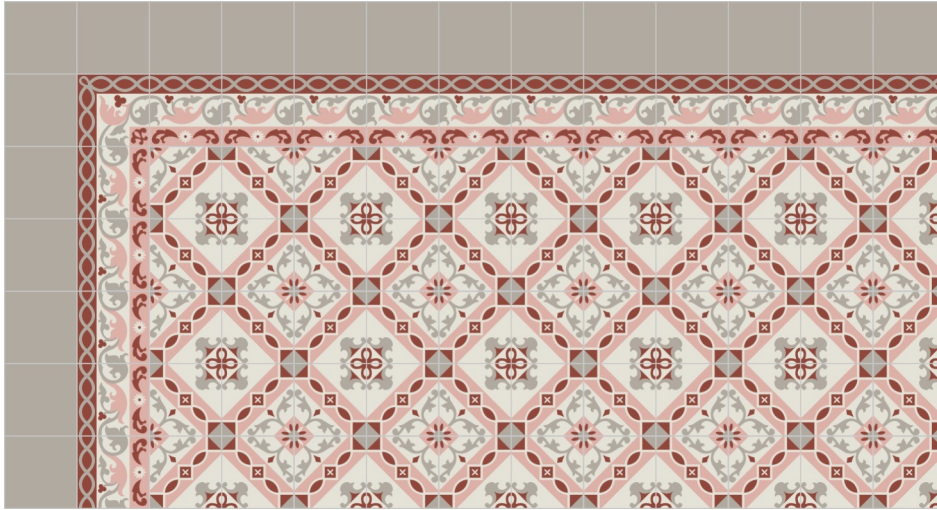

Villa Lagoon Tile

901 Commerce Drive, Unit 1-C
Gulf Shores, AL 36511 USA

www.villalagoontile.com

To Order:

1-251-968-3375

info@villalagoontile.com

Custom Cement Tile Layout "Layout 1 - Square Standard"

Tiles:

Marinas Border
Corner

Marinas Border
Edge

Timba

Solid Portland
SB-2025