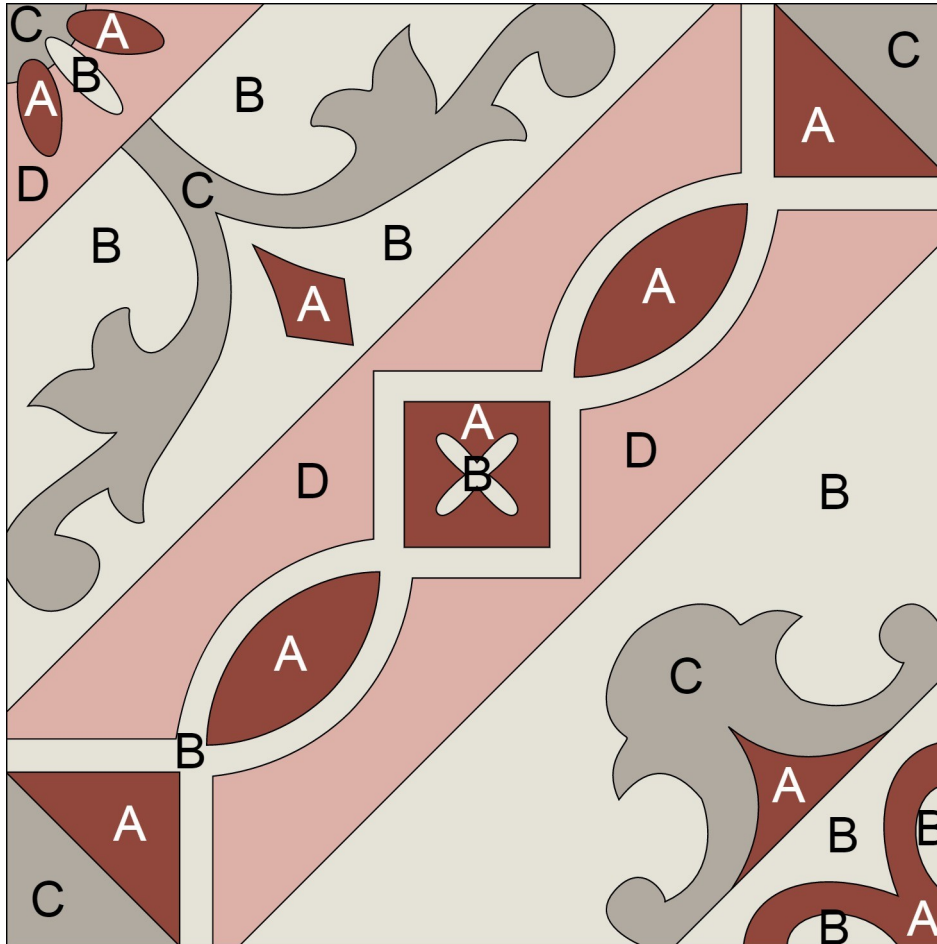

Colors:

A Cranberry
SB-7426u

B White
SB-1000

C Portland
SB-2025

D Blush
SB-5012

8" Square Cement Tile (20 x 20 cm)

Hand crafted to order in your choice of colors.

Average Delivery Time (for USA): 10-14 Weeks

Call for custom quotes.

Standard Thickness, 5/8" (16mm)

Also available: 9.5mm, 12mm, and up.

This document is Copyright Villa Lagoon Tile, All Rights Reserved.

Unauthorized use of this document is prohibited.

Custom Cement Tile Color Map Pattern: "Marinas Border Corner"

Colors:

- A** Cranberry
SB-7426u
- B** Portland
SB-2025
- C** Blush
SB-5012
- D** White
SB-1000

8" Square Cement Tile (20 x 20 cm)

Hand crafted to order in your choice of colors.

8" Square Cement Tile (20 x 20 cm)

Hand crafted to order in your choice of colors.

Average Delivery Time (for USA): 10-14 Weeks

Call for custom quotes.

Standard Thickness, 5/8" (16mm)

Also available: 9.5mm, 12mm, and up.