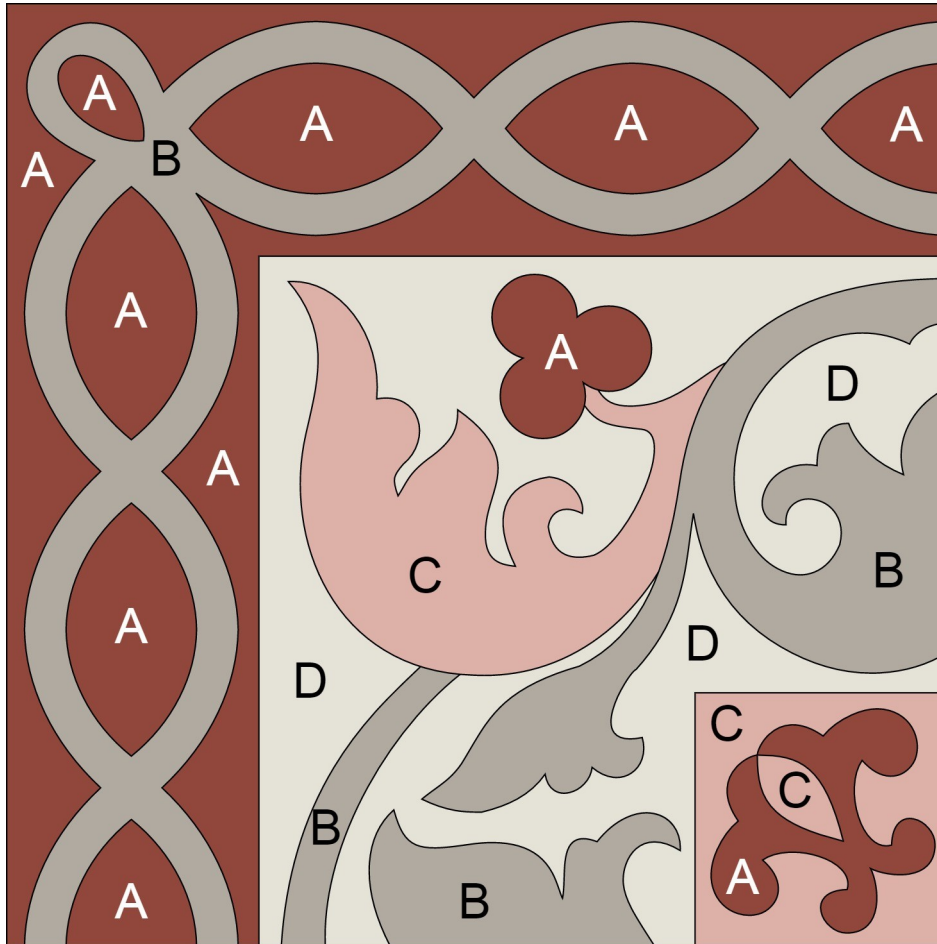

Call for custom quotes.

Standard Thickness, 5/8" (16mm)

Also available: 9.5mm, 12mm, and up.

This document is Copyright Villa Lagoon Tile, All Rights Reserved.

Unauthorized use of this document is prohibited.

Custom Cement Tile Color Map Pattern: "Marinas Border Corner"

Colors:

- A** Cranberry
SB-7426u
- B** Portland
SB-2025
- C** Blush
SB-5012
- D** White
SB-1000

8" Square Cement Tile (20 x 20 cm)

Hand crafted to order in your choice of colors.