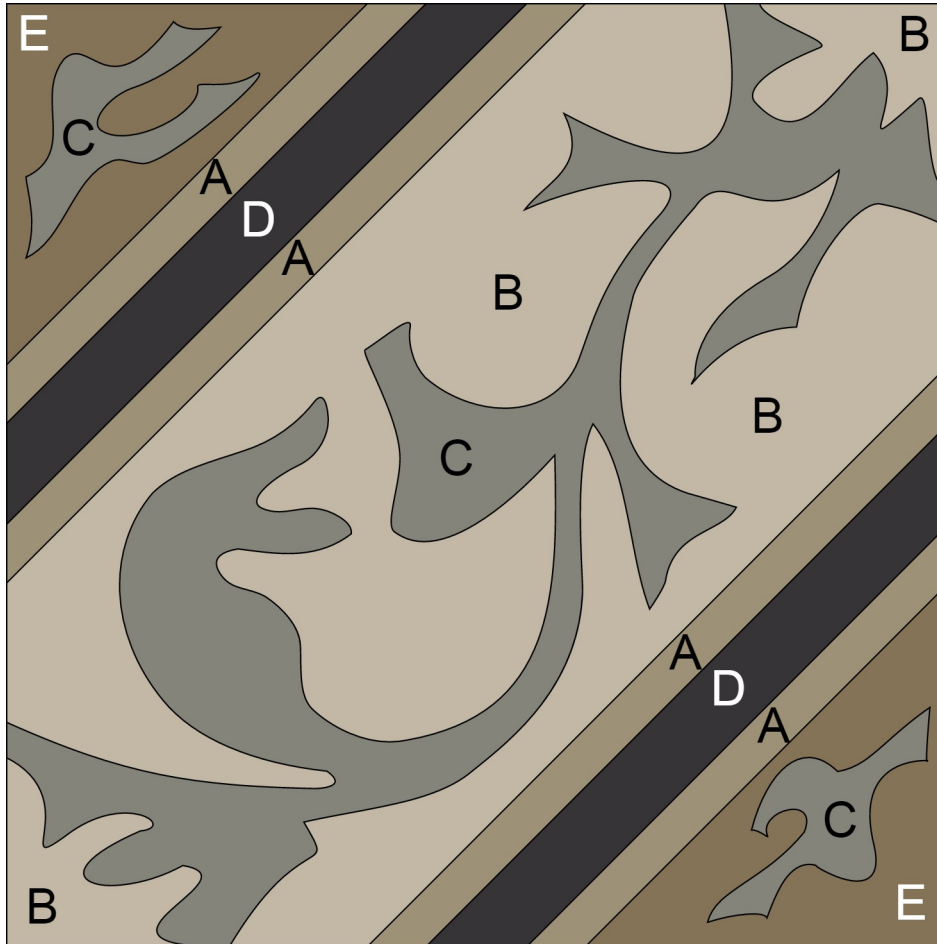

Villa Lagoon Tile

901 Commerce Drive, Unit 1-C
Gulf Shores, AL 36511 USA

www.villalagoontile.com

To Order:

1-251-968-3375

info@villalagoontile.com

Custom Cement Tile Color Map

Pattern: "Tango"

Colors:

A Dry Sage
SB-3018

B Smoke
SB-1002

C Gray Patina
SB-2020

D Black
SB-2000

E Portobello
SB-3019

8" Square Cement Tile (20 x 20 cm)

Hand crafted to order in your choice of colors.

Average Delivery Time (for USA): 10-14 Weeks

Call for custom quotes.

Standard Thickness, 5/8" (16mm)

Also available: 9.5mm, 12mm, and up.

This document is Copyright Villa Lagoon Tile, All Rights Reserved.