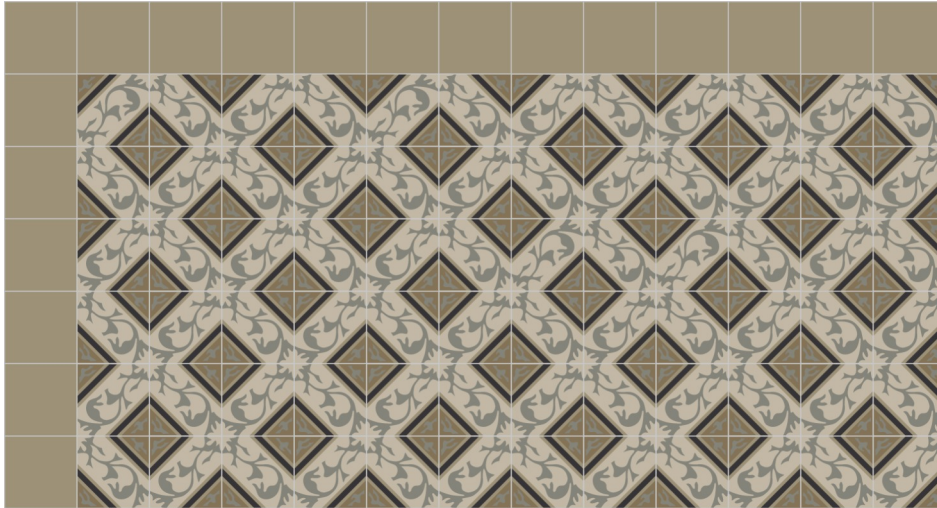

To Order:

1-251-968-3375

info@villalagoontile.com

Custom Cement Tile Layout "Layout 1 - Square Standard"

Tiles:

Tango

Solid Dry Sage
SB-3018