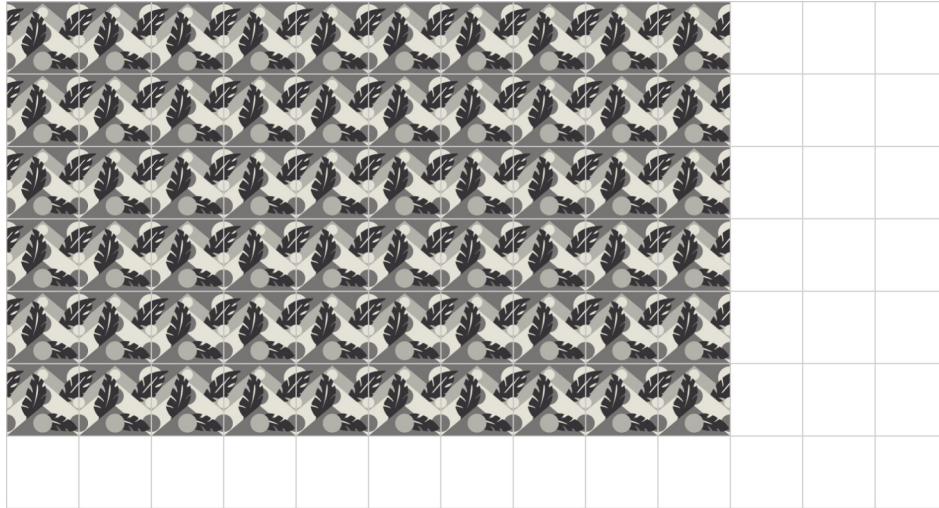

info@villalagoontile.com

Custom Cement Tile Layout "Layout 1 - Square Standard"

Tiles:

Moon Over Havana