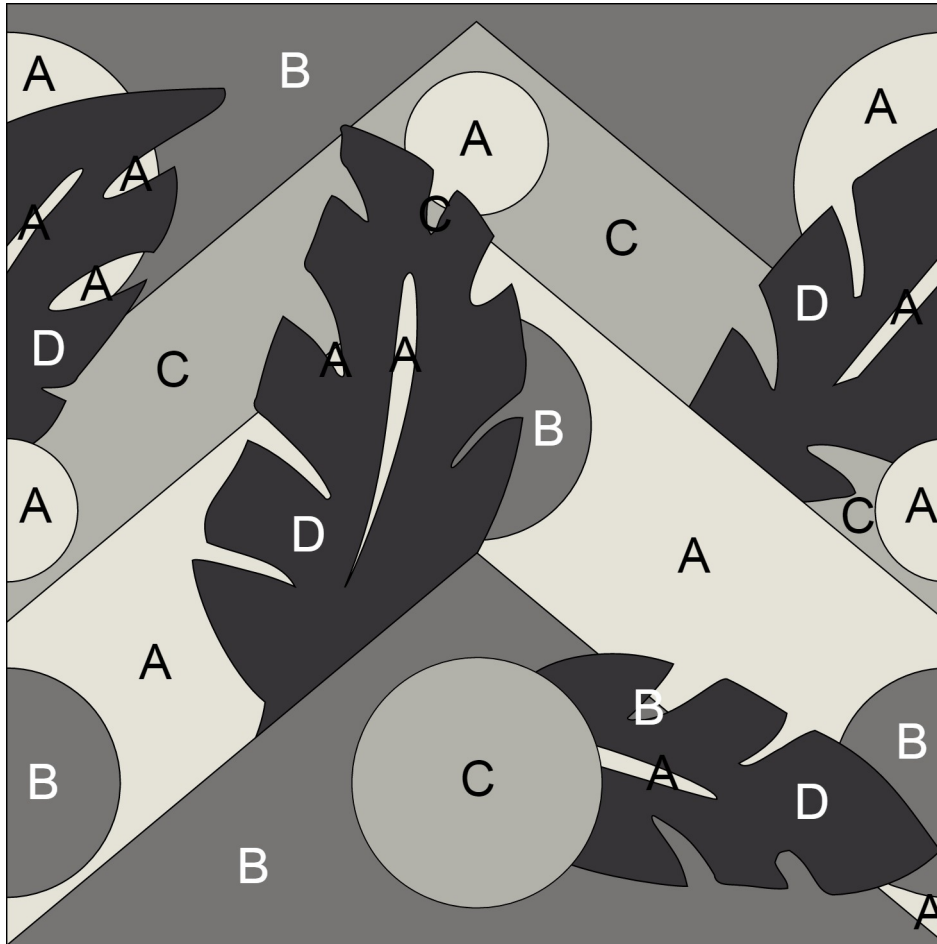

Colors:

- A** White
SB-1000
- B** Excalibur
SB-2002
- C** Urban Gray
SB-2019
- D** Black
SB-2000

8" Square Cement Tile (20 x 20 cm)

Hand crafted to order in your choice of colors.

Average Delivery Time (for USA): 10-14 Weeks

Call for custom quotes.

Standard Thickness, 5/8" (16mm)

Also available: 9.5mm, 12mm, and up.

The "Moon Over Havana" pattern is Copyright Villa Lagoon Tile.

Unauthorized reproduction of this pattern is prohibited.