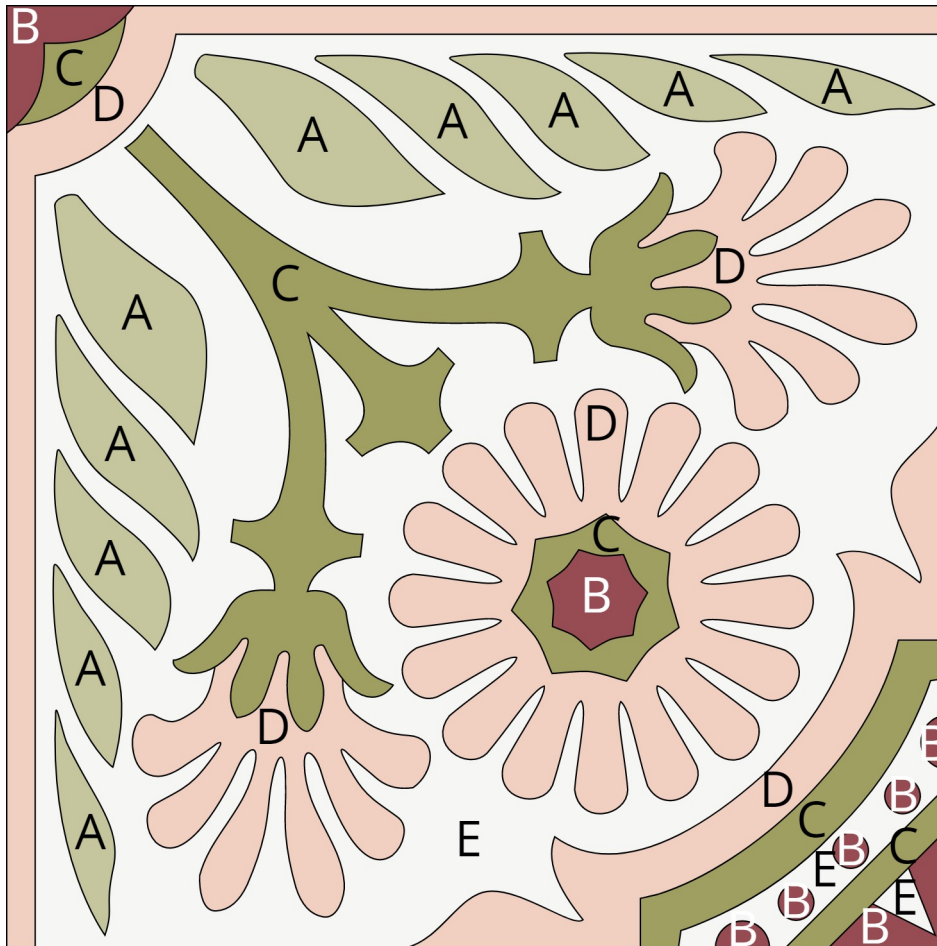

Villa Lagoon Tile

901 Commerce Drive, Unit 1-C
Gulf Shores, AL 36511 USA

www.villalagoontile.com

To Order:

1-251-968-3375

info@villalagoontile.com

Custom Cement Tile Color Map

Pattern: "Mambo"

Colors:

- A** Green Apple
SB-3002
- B** Cranberry
SB-5034
- C** Picholine
SB-3003
- D** Smoky Coral
SB-5005
- E** White
SB-1000

8" Square Cement Tile (20 x 20 cm)

Hand crafted to order in your choice of colors.

Average Delivery Time (for USA): 10-14 Weeks

Call for custom quotes.

Standard Thickness, 5/8" (16mm)

Also available: 9.5mm, 12mm, and up.

This document is Copyright Villa Lagoon Tile, All Rights Reserved.

Unauthorized use of this document is prohibited.

The name "Mambo" used with this pattern is a trademark of Villa Lagoon Tile.