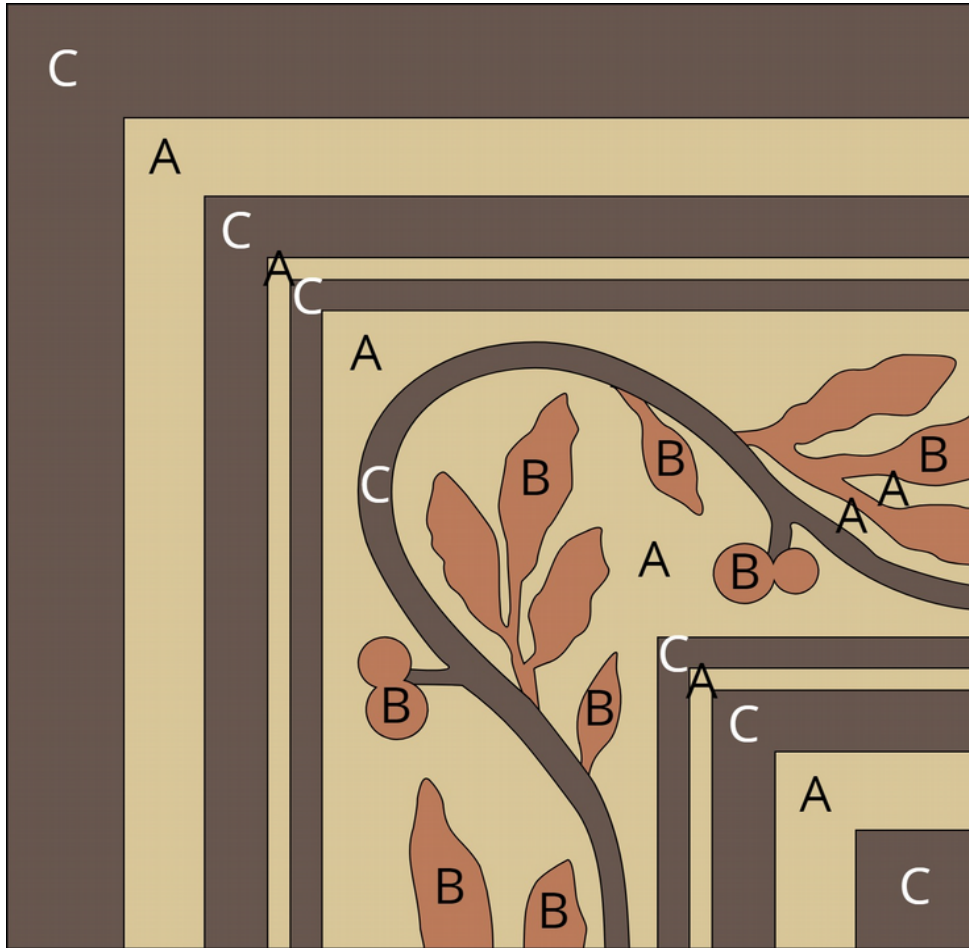

Standard Thickness, 5/8" (16mm)

Also available: 9.5mm, 12mm, and up.

This document is Copyright Villa Lagoon Tile, All Rights Reserved.

Unauthorized use of this document is prohibited.

The name "Danza" used with this pattern is a trademark of Villa Lagoon Tile.

Colors:

A Camel
SB-7014

B Terracotta
SB-5015

C Espresso
SB-6014

8" Square Cement Tile (20 x 20 cm)

Hand crafted to order in your choice of colors.

Average Delivery Time (for USA): 10-14 Weeks

Call for custom quotes.

Custom Cement Tile Color Map

Pattern: "Emilio Border Edge"

Colors:

A Camel
SB-7014

B Terracotta
SB-5015

C Espresso
SB-6014

8" Square Cement Tile (20 x 20 cm)

Hand crafted to order in your choice of colors.