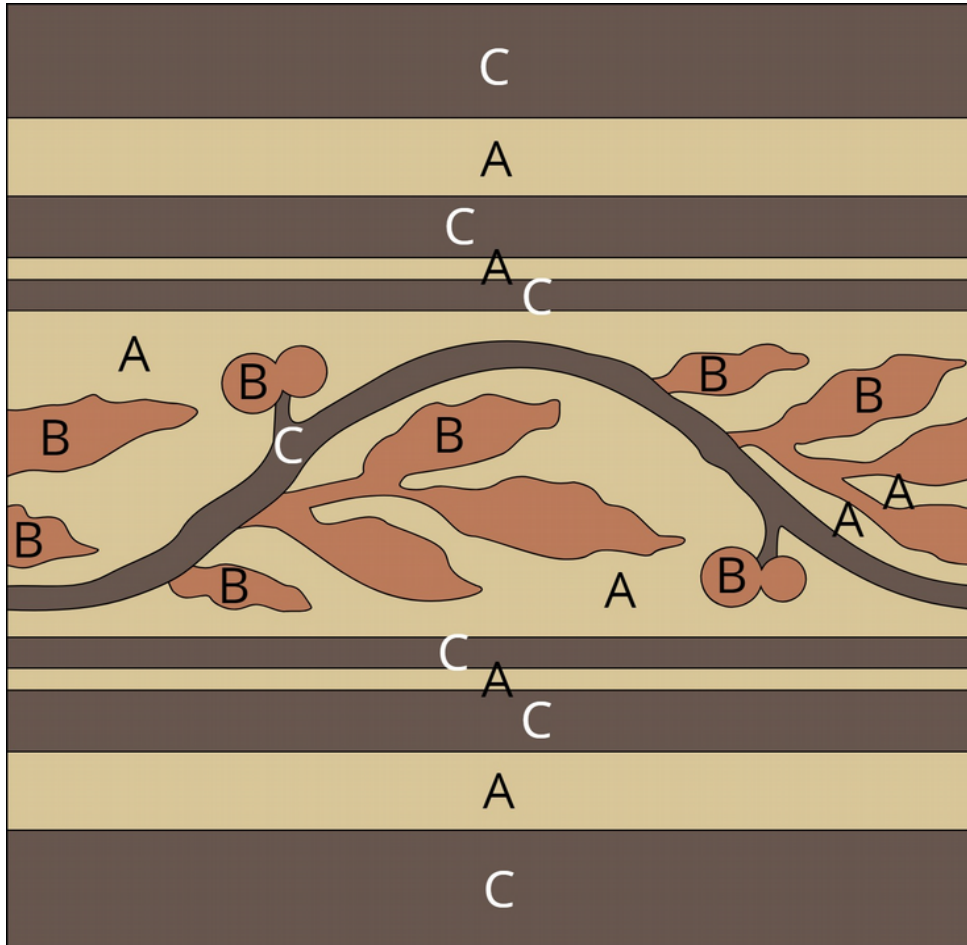

Custom Cement Tile Color Map

Pattern: "Emilio Border Edge"

Colors:

A Camel
SB-7014

B Terracotta
SB-5015

C Espresso
SB-6014

8" Square Cement Tile (20 x 20 cm)

Hand crafted to order in your choice of colors.