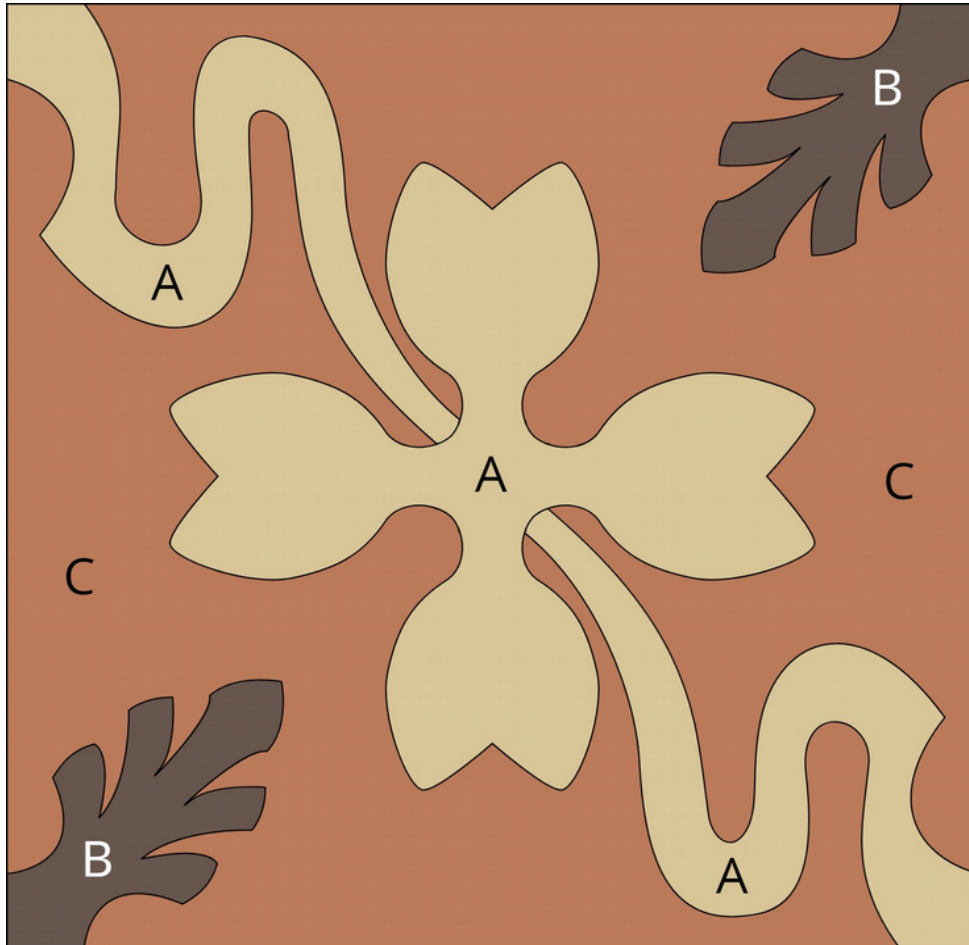

Colors:

A Camel
SB-7014

B Espresso
SB-6014

C Terracotta
SB-5015

8" Square Cement Tile (20 x 20 cm)

Hand crafted to order in your choice of colors.

Average Delivery Time (for USA): 10-14 Weeks

Call for custom quotes.

Standard Thickness, 5/8" (16mm)

Also available: 9.5mm, 12mm, and up.

This document is Copyright Villa Lagoon Tile, All Rights Reserved.

Unauthorized use of this document is prohibited.

The name "Danza" used with this pattern is a trademark of Villa Lagoon Tile.

Colors:

A Camel
SB-7014

B Terracotta
SB-5015

C Espresso
SB-6014

8" Square Cement Tile (20 x 20 cm)

Hand crafted to order in your choice of colors.

Average Delivery Time (for USA): 10-14 Weeks

Call for custom quotes.

Custom Cement Tile Color Map

Pattern: "Emilio Border Edge"

Colors:

A Camel
SB-7014

B Terracotta
SB-5015

C Espresso
SB-6014

8" Square Cement Tile (20 x 20 cm)

Hand crafted to order in your choice of colors.