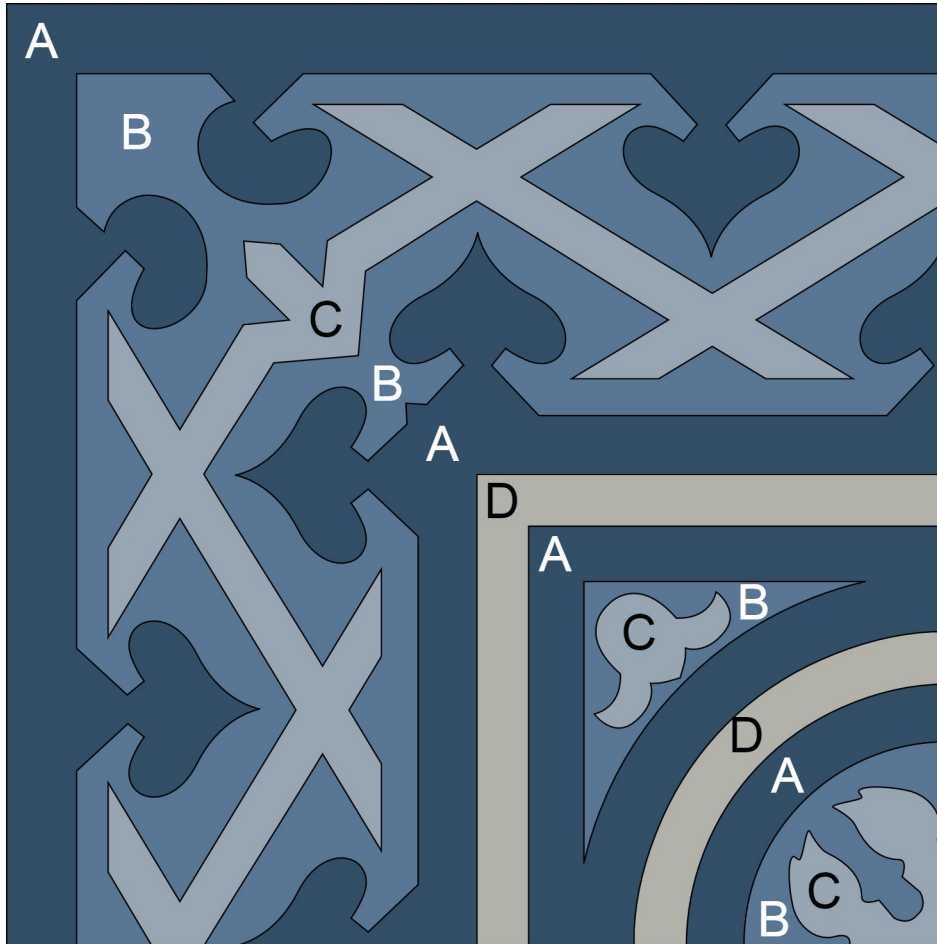

A Deep Inlet
SB-4012

B Washed Denim
SB-4011

C Arctic Gray
SB-2134U

D Urban Gray
SB-2019

8" Square Cement Tile (20 x 20 cm)

Hand crafted to order in your choice of colors.

Average Delivery Time (for USA): 10-14 Weeks