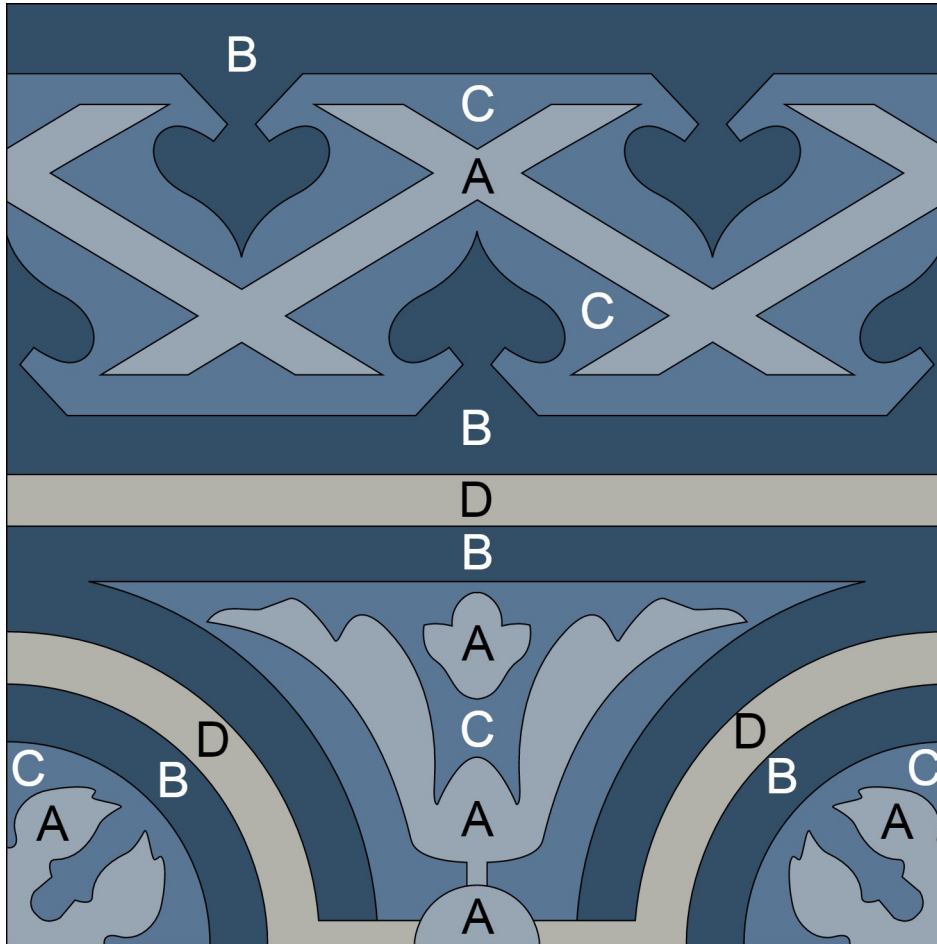

Colors:

A Arctic Gray
SB-2134U

B Deep Inlet
SB-4012

C Washed Denim
SB-4011

D Urban Gray
SB-2019

8" Square Cement Tile (20 x 20 cm)

Hand crafted to order in your choice of colors.

Average Delivery Time (for USA): 10-14 Weeks