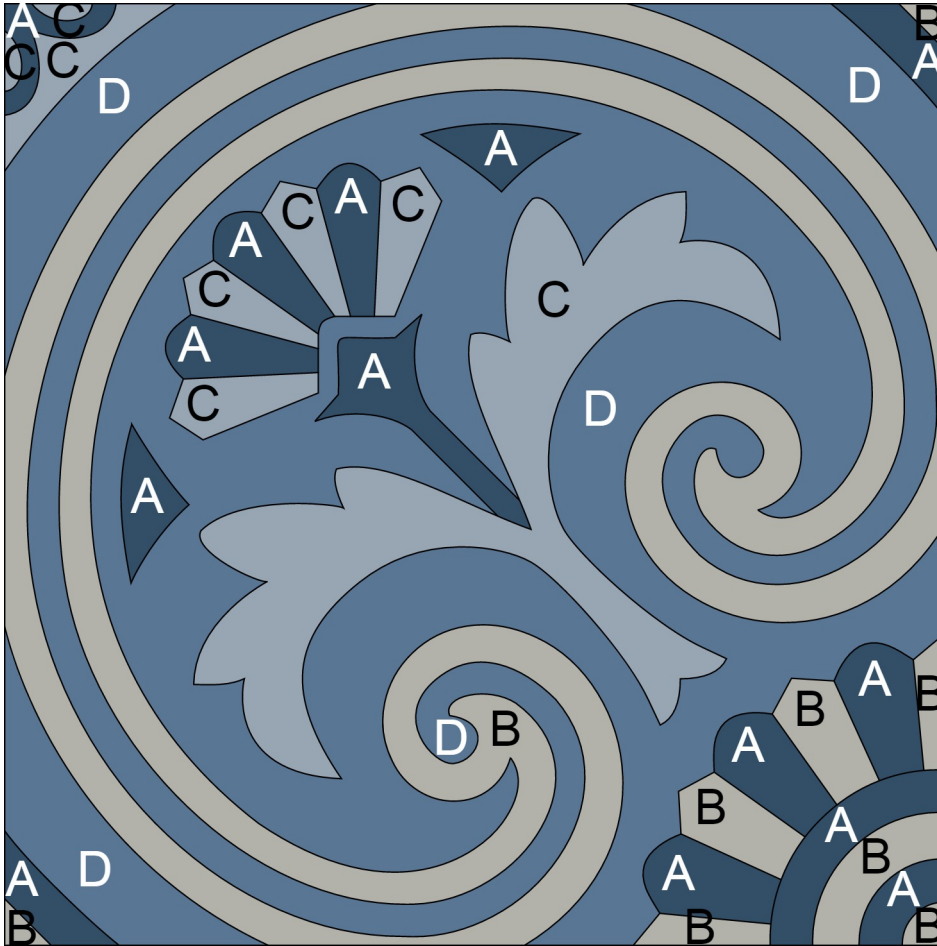

Villa Lagoon Tile

901 Commerce Drive, Unit 1-C
Gulf Shores, AL 36511 USA

www.villalagoontile.com

To Order:

1-251-968-3375

info@villalagoontile.com

Custom Cement Tile Color Map

Pattern: "Bolero"

Colors:

Deep Inlet

SB-4012

Urban Gray

SB-2019

Arctic Gray

SB-2134U

Washed Denim

SB-4011

8" Square Cement Tile (20 x 20 cm)

Hand crafted to order in your choice of colors.

Average Delivery Time (for USA): 10-14 Weeks

Call for custom quotes.

Standard Thickness, 5/8" (16mm)

Also available: 9.5mm, 12mm, and up.

info@villalagoontile.com

Custom Cement Tile Color Map

Pattern: "Mas Equis Border Corner Interior"

Colors:

A Arctic Gray
SB-2134U

B Washed Denim
SB-4011

C Deep Inlet
SB-4012

D Urban Gray
SB-2019