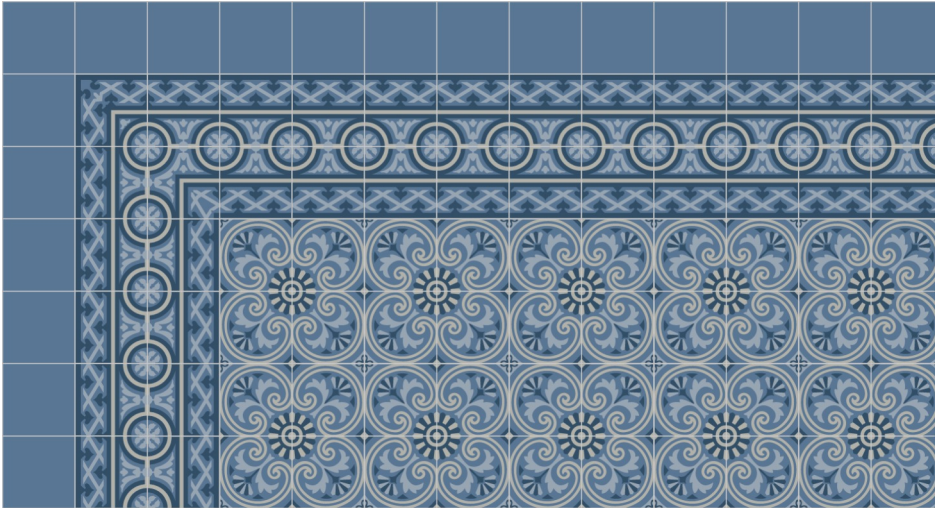

Colors:

A Arctic Gray
SB-2134U

B Deep Inlet
SB-4012

C Washed Denim
SB-4011

D Urban Gray
SB-2019

8" Square Cement Tile (20 x 20 cm)

Hand crafted to order in your choice of colors.

Average Delivery Time (for USA): 10-14 Weeks

Call for custom quotes.

Standard Thickness, 5/8" (16mm)

Also available: 9.5mm, 12mm, and up.

Villa Lagoon Tile

901 Commerce Drive, Unit 1-C
Gulf Shores, AL 36511 USA

www.villalagoontile.com

To Order:

1-251-968-3375

info@villalagoontile.com

Custom Cement Tile Layout "Layout 1 - Square Standard"

Tiles:

Mas Equis Border
Corner Exterior

Mas Equis Border
Corner Interior

Mas Equis Border
Corner Edge

Bolero

Solid Washed Denim
SB-4011